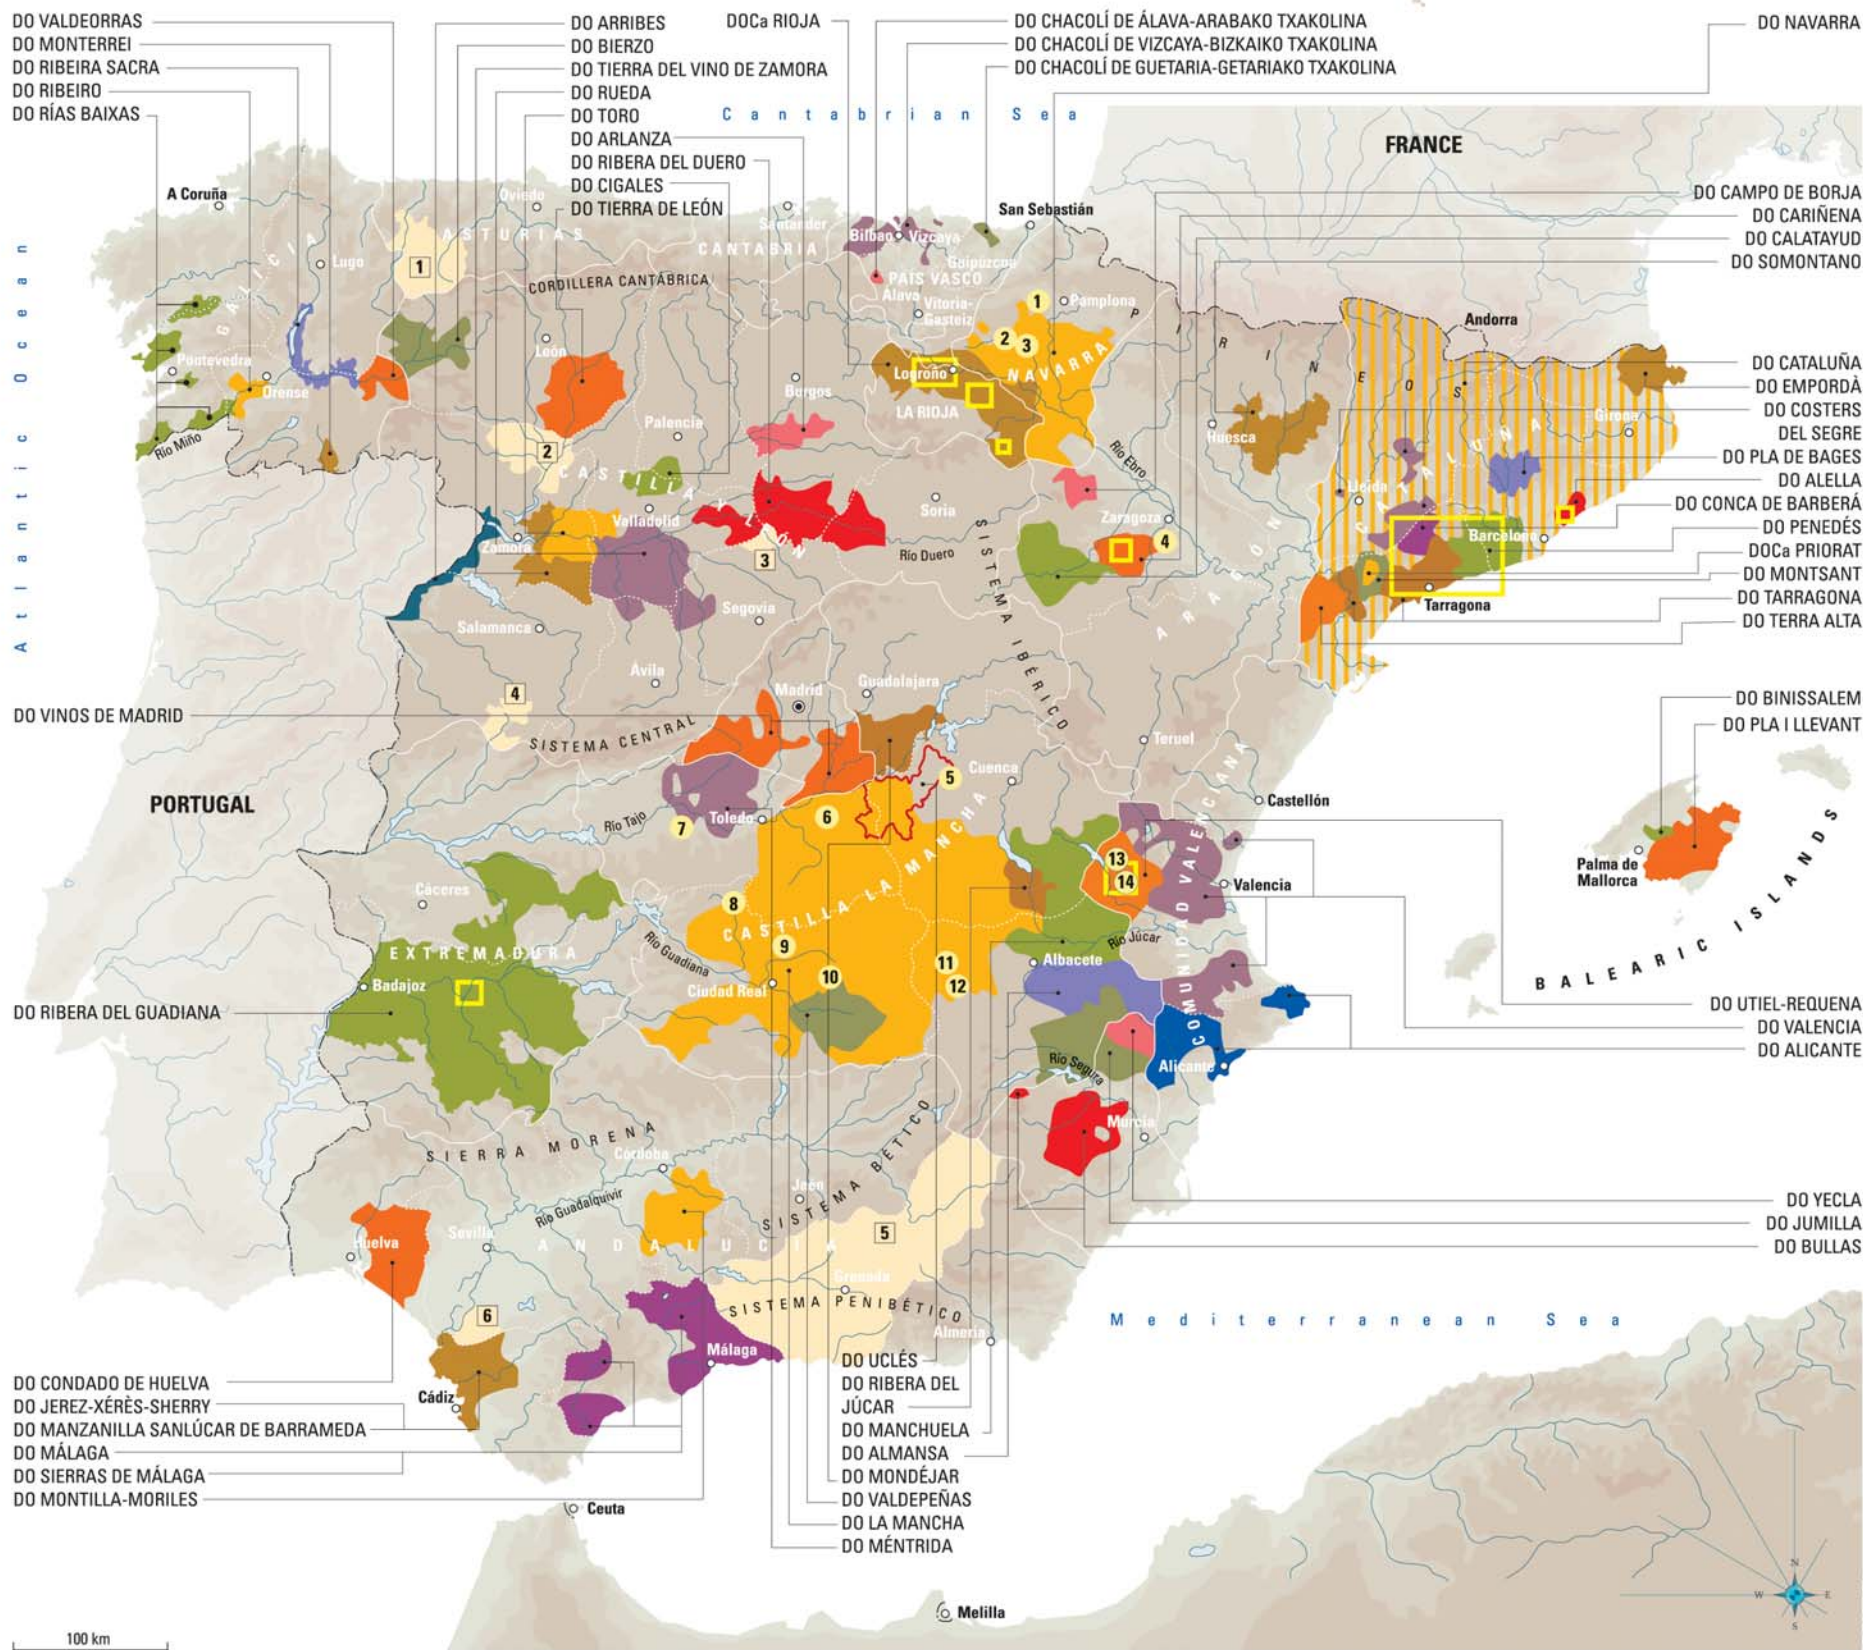

# WINES *from* SPAIN

- DOCa** Qualified denomination of origin
  - DO** Denomination of origin
  - DO Cava** (multiregion)
  - DO Catalunya**
  - Autonomous administrative area**
  - Provincial administrative area**
  - State borders**
- | Quality Wine with Specific Geographical Indication |                        | Single-Estate Wine |                         |
|--|------------------------|--------------------|-------------------------|
| 1  | VC Cangas              | 1                  | VP Pago de Otazu        |
| 2  | VC Valles de Benavente | 2                  | VP Prado de Irache      |
| 3  | VC Valtiendas          | 3                  | VP Pago de Arinzano     |
| 4  | VC Sierra Salamanca    | 4                  | VP Pago Aylés           |
| 5  | VC Granada             | 5                  | VP Pago Calzadilla      |
| 6  | VC Lebrija             | 6                  | VP Campo de la Guardia  |
| 7  | VC Las Islas Canarias  | 7                  | VP Dominio de Valdepusa |
|  |                        | 8                  | VP Dehesa del Carrizal  |
|  |                        | 9                  | VP Pago Florentino      |
|  |                        | 10                 | VP Casa del Blanco      |
|  |                        | 11                 | VP Guijoso              |
|  |                        | 12                 | VP Finca Élez           |
|  |                        | 13                 | VP El Terrerazo         |
|  |                        | 14                 | VP Los Balagueses       |