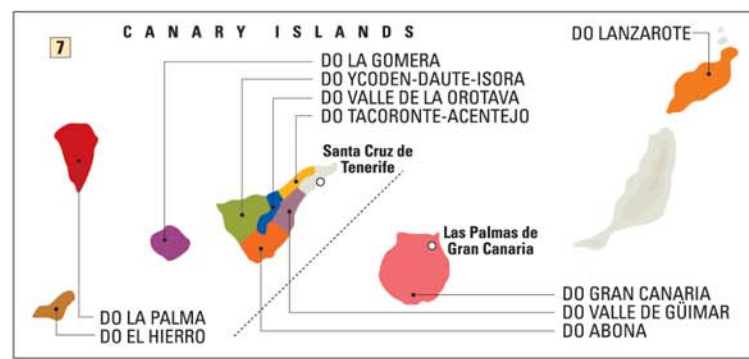

# WINES *from* SPAIN

- DOCa** Qualified denomination of origin
  - DO** Denomination of origin
  - DO Cava** (multiregion)
  - DO Catalunya**
  - Autonomous administrative area**
  - Provincial administrative area**
  - State borders**
- | Quality Wine with Specific Geographical Indication |                        | Single-Estate Wine |                         |
|--|------------------------|--------------------|-------------------------|
| 1  | VC Cangas              | 1                  | VP Pago de Otazu        |
| 2  | VC Valles de Benavente | 2                  | VP Prado de Irache      |
| 3  | VC Valtiendas          | 3                  | VP Pago de Arinzano     |
| 4  | VC Sierra Salamanca    | 4                  | VP Pago Aylés           |
| 5  | VC Granada             | 5                  | VP Pago Calzadilla      |
| 6  | VC Lebrija             | 6                  | VP Campo de la Guardia  |
| 7  | VC Las Islas Canarias  | 7                  | VP Dominio de Valdepusa |
|  |                        | 8                  | VP Dehesa del Carrizal  |
|  |                        | 9                  | VP Pago Florentino      |
|  |                        | 10                 | VP Casa del Blanco      |
|  |                        | 11                 | VP Guijoso              |
|  |                        | 12                 | VP Finca Élez           |
|  |                        | 13                 | VP El Terrerazo         |
|  |                        | 14                 | VP Los Balagueses       |